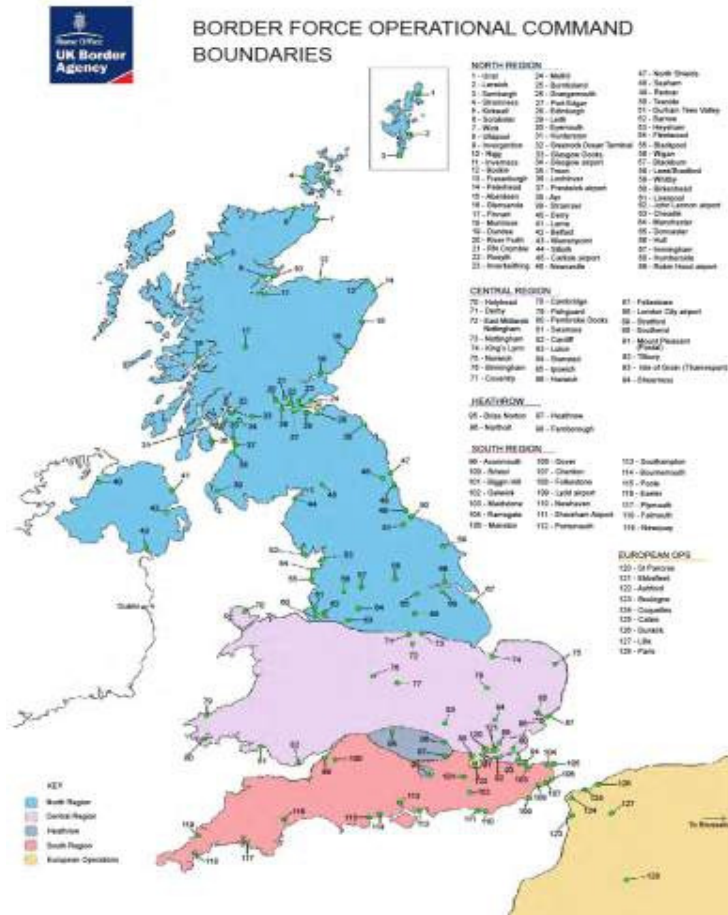

ACC ALLYN THOMAS

KENT POLICE

“HOW TO GET ON WITH YOUR NEIGHBOURS”

BOUNDARIES AND STRUCTURES

UK POLICE STRUCTURES

BOUNDARIES AND STRUCTURES

UKBA

POLICE PORTAL ZONES

BOUNDARIES AND STRUCTURES

BOUNDARIES AND STRUCTURES

VIVE LA DIFFÉRENCE

UKBA

PAF

SOCA

OCRIEST
POLICE JUDICIAIRE

COUNTY/UNITARY

DÉPARTEMENTS

GOVERNMENT OFFICE REGIONS

RÉGIONS

LOCALISED

CENTRALISED

MEMBERS/OFFICERS

PRÉFECTURE

POLICE